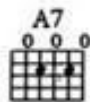

AS LONG AS YOU FOLLOW

Words and Music by CHRISTINE McVIE
and EDDY QUINTELA

Moderate rock

Chord diagrams: F, B \flat

mf

1. C C Verse: F

I've been search - in'
wan - der - ing,

Chord diagram: B \flat

Moderately slow, with a beat

Em (no 3rd)

Em (no 3rd)

Lis - ten to the wind blow;—

{ watch the sun rise.
down comes the night. }

GOLD DUST WOMAN

Words and Music by
STEVIE NICKS

Moderately slow, in 2

D(no 3rd) 
 B \flat /D 
 D(no 3rd) 
 B \flat /D 

D(no 3rd) 
 G 
 C 

Rock on, — gold dust wom - an. Take your sil - ver spoon;

G 
 D(no 3rd) 
 B \flat /D 
 D(no 3rd) 

dig your — grave. —

FLEETWOOD MAC

As Long As You Follow
The Chain (Keep Me There)