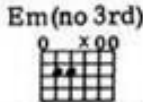

Moderately slow, with a beat

Em (no 3rd)

Em (no 3rd)

Lis - ten to the wind blow;—

{ watch the sun rise.
down comes the night. }

GOLD DUST WOMAN

Words and Music by
STEVIE NICKS

Moderately slow, in 2

D(no 3rd) 
 B \flat /D 
 D(no 3rd) 
 B \flat /D 

D(no 3rd) 
 G 
 C 

Rock on, — gold dust wom - an. Take your sil - ver spoon;

G 
 D(no 3rd) 
 B \flat /D 
 D(no 3rd) 

dig your — grave. —

FLEETWOOD MAC

As Long As You Follow
The Chain (Keep Me There)