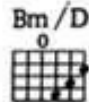

Moderately slow, with a beat

Em (no 3rd)

Em (no 3rd)

Lis - ten to the wind blow;—

{ watch the sun rise.
down comes the night. }

GOLD DUST WOMAN

Words and Music by
STEVIE NICKS

Moderately slow, in 2

D(no 3rd) 
 B \flat /D 
 D(no 3rd) 
 B \flat /D 

D(no 3rd) 
 G 
 C 

Rock on, — gold dust wom - an. Take your sil - ver spoon;

G 
 D(no 3rd) 
 B \flat /D 
 D(no 3rd) 

dig your — grave. —

FLEETWOOD MAC

As Long As You Follow
The Chain (Keep Me There)