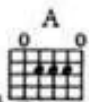

AS LONG AS YOU FOLLOW

Words and Music by CHRISTINE McVIE
and EDDY QUINTELA

Moderate rock

Chord diagrams: F, B \flat

mf

1. C C Verse: F

I've been search - in'
wan - der - ing,

Chord diagram: B \flat

Moderately slow, with a beat

Em (no 3rd)

Em (no 3rd)

Lis - ten to the wind blow;—

{ watch the sun rise.
down comes the night. }

GOLD DUST WOMAN

Words and Music by
STEVIE NICKS

Moderately slow, in 2

D(no 3rd) 
 B \flat /D 
 D(no 3rd) 
 B \flat /D 

D(no 3rd) 
 G 
 C 

Rock on, — gold dust wom - an. Take your sil - ver spoon;

G 
 D(no 3rd) 
 B \flat /D 
 D(no 3rd) 

dig your — grave. —

FLEETWOOD MAC

As Long As You Follow
The Chain (Keep Me There)